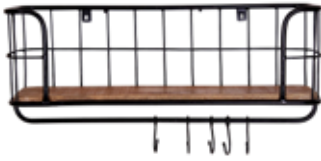

THIS & THAT DIVERSE/VARIOUS

Wandregal 1053-22
75 x 20 x 30 cm