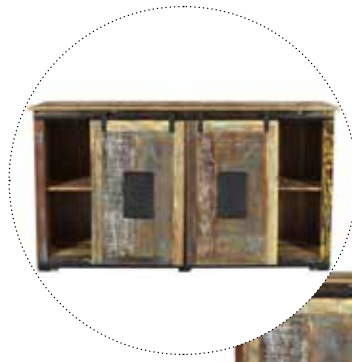

JUPITER

Sideboard 11303-98
59.1"Wx14.96"Dx31.9"H
150 x 38 x 81 cm