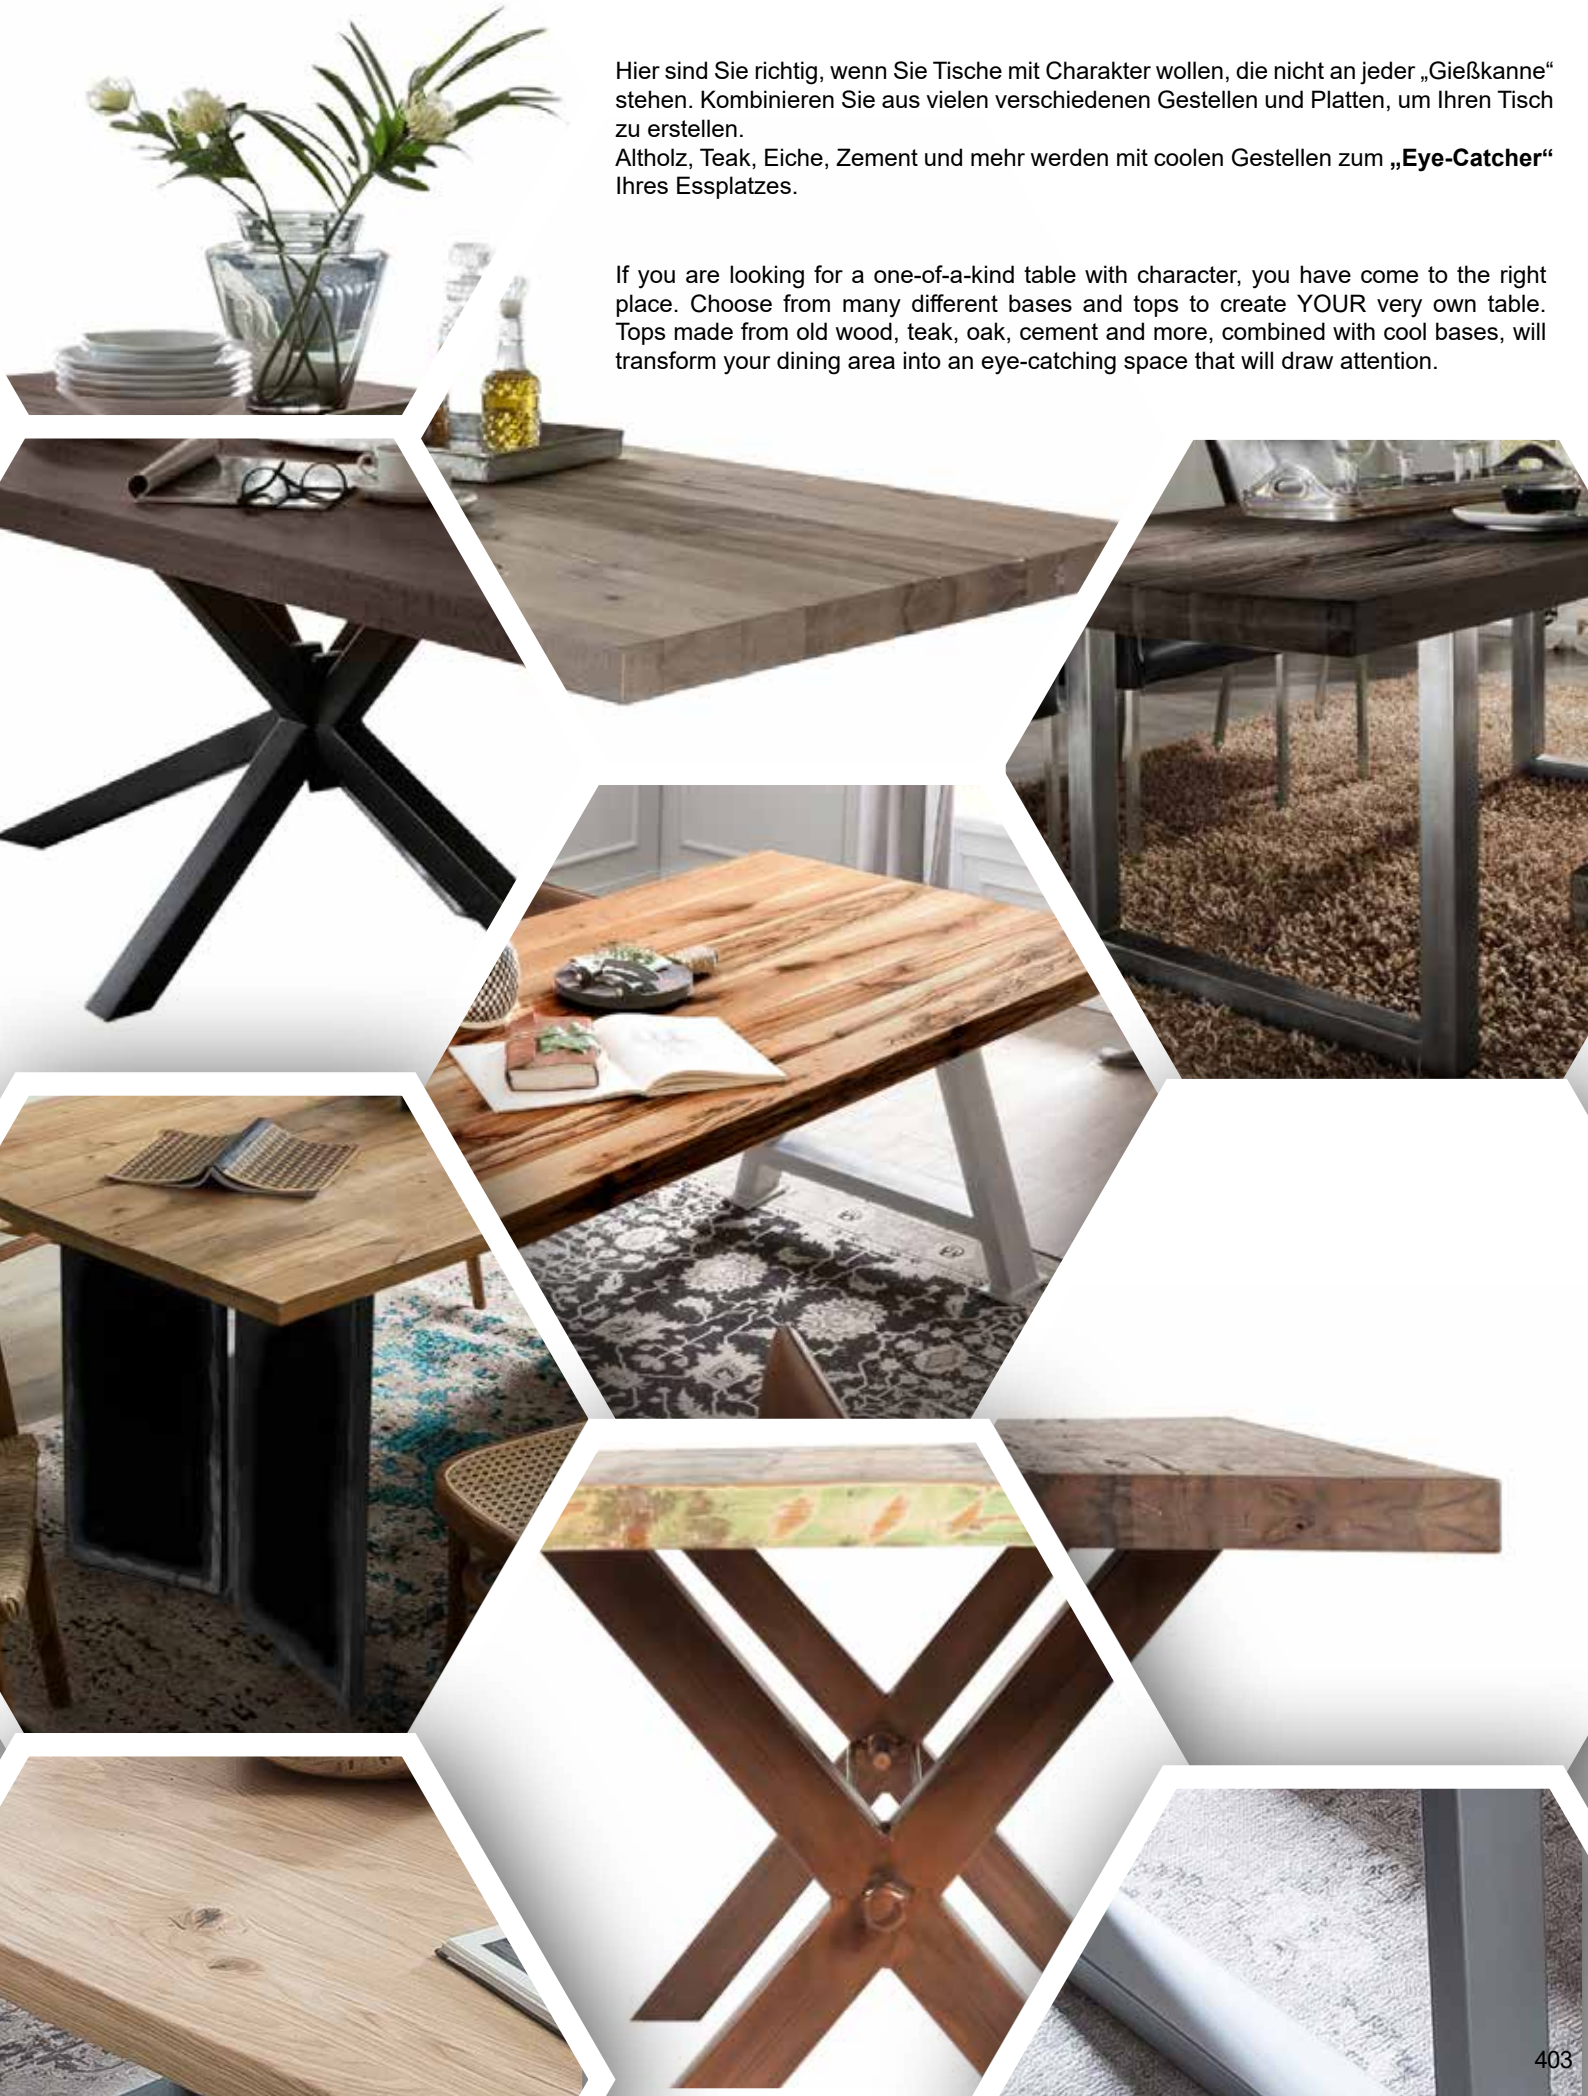

TISCHSYSTEM TOPS & TABLES

Hier sind Sie richtig, wenn Sie Tische mit Charakter wollen, die nicht an jeder „Gießkanne“ stehen. Kombinieren Sie aus vielen verschiedenen Gestellen und Platten, um Ihren Tisch zu erstellen.

Altholz, Teak, Eiche, Zement und mehr werden mit coolen Gestellen zum „Eye-Catcher“ Ihres Essplatzes.

If you are looking for a one-of-a-kind table with character, you have come to the right place. Choose from many different bases and tops to create YOUR very own table. Tops made from old wood, teak, oak, cement and more, combined with cool bases, will transform your dining area into an eye-catching space that will draw attention.