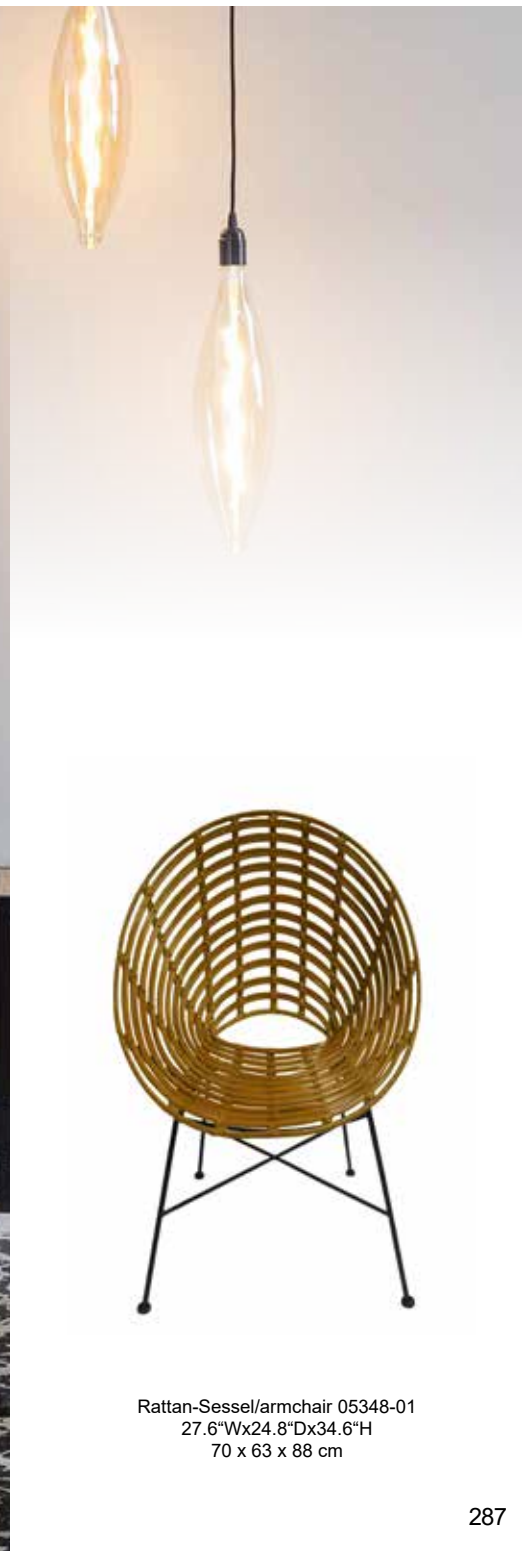

Rattan-Sessel/armchair 05348-01
27.6"Wx24.8"Dx34.6"H
70 x 63 x 88 cm