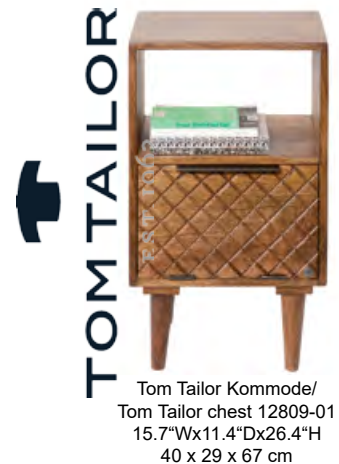

TOM TAILOR

Tom Tailor Kommode/ Tom Tailor chest 12809-01
15.7"Wx11.4"Dx26.4"H
40 x 29 x 67 cm