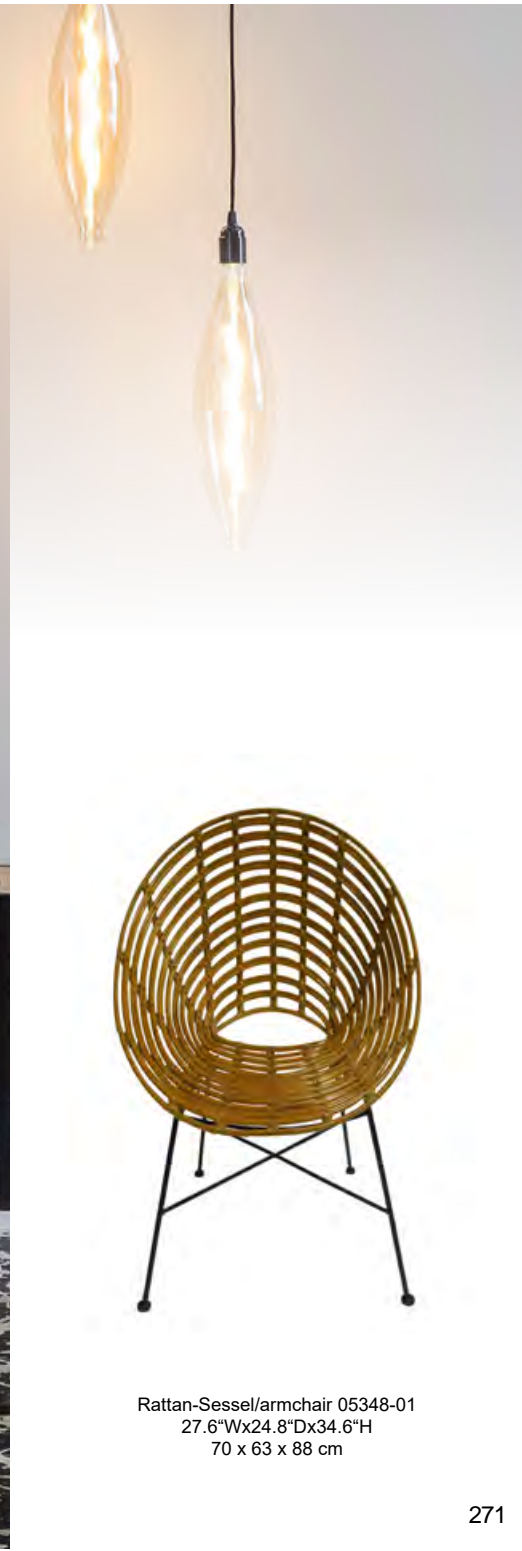

Rattan-Sessel/armchair 05348-01
27.6"Wx24.8"Dx34.6"H
70 x 63 x 88 cm