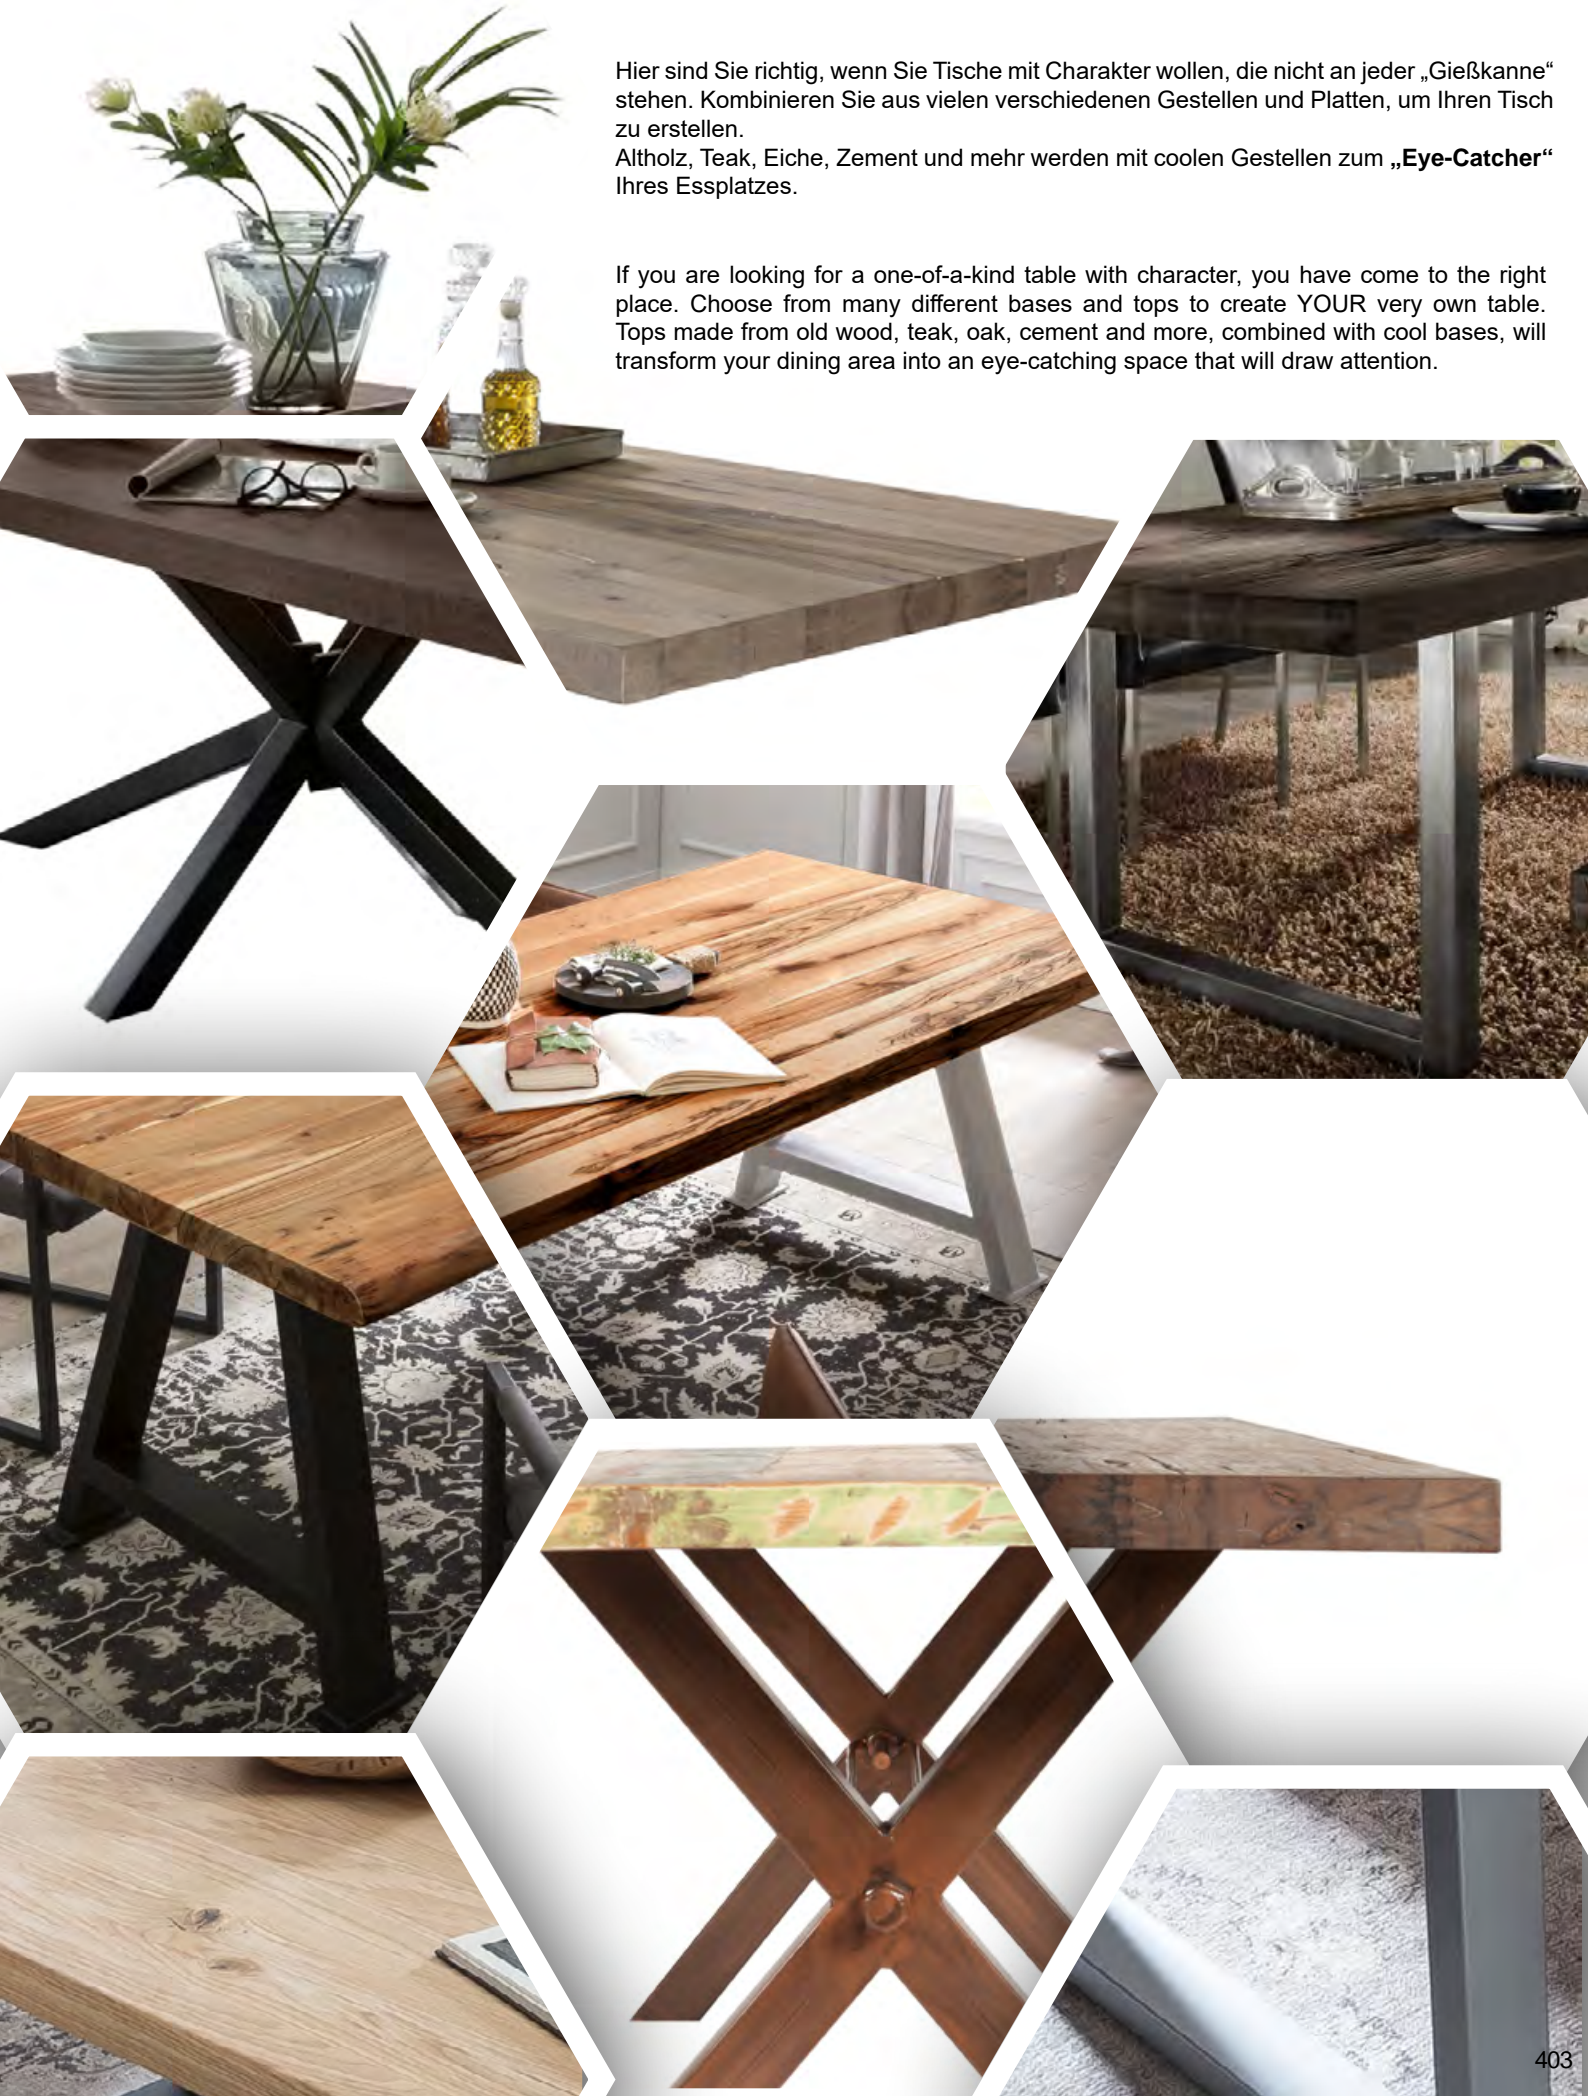

TISCHSYSTEM TOPS & TABLES

Hier sind Sie richtig, wenn Sie Tische mit Charakter wollen, die nicht an jeder „Gießkanne“ stehen. Kombinieren Sie aus vielen verschiedenen Gestellen und Platten, um Ihren Tisch zu erstellen.

Altholz, Teak, Eiche, Zement und mehr werden mit coolen Gestellen zum „Eye-Catcher“ Ihres Essplatzes.

If you are looking for a one-of-a-kind table with character, you have come to the right place. Choose from many different bases and tops to create YOUR very own table. Tops made from old wood, teak, oak, cement and more, combined with cool bases, will transform your dining area into an eye-catching space that will draw attention.