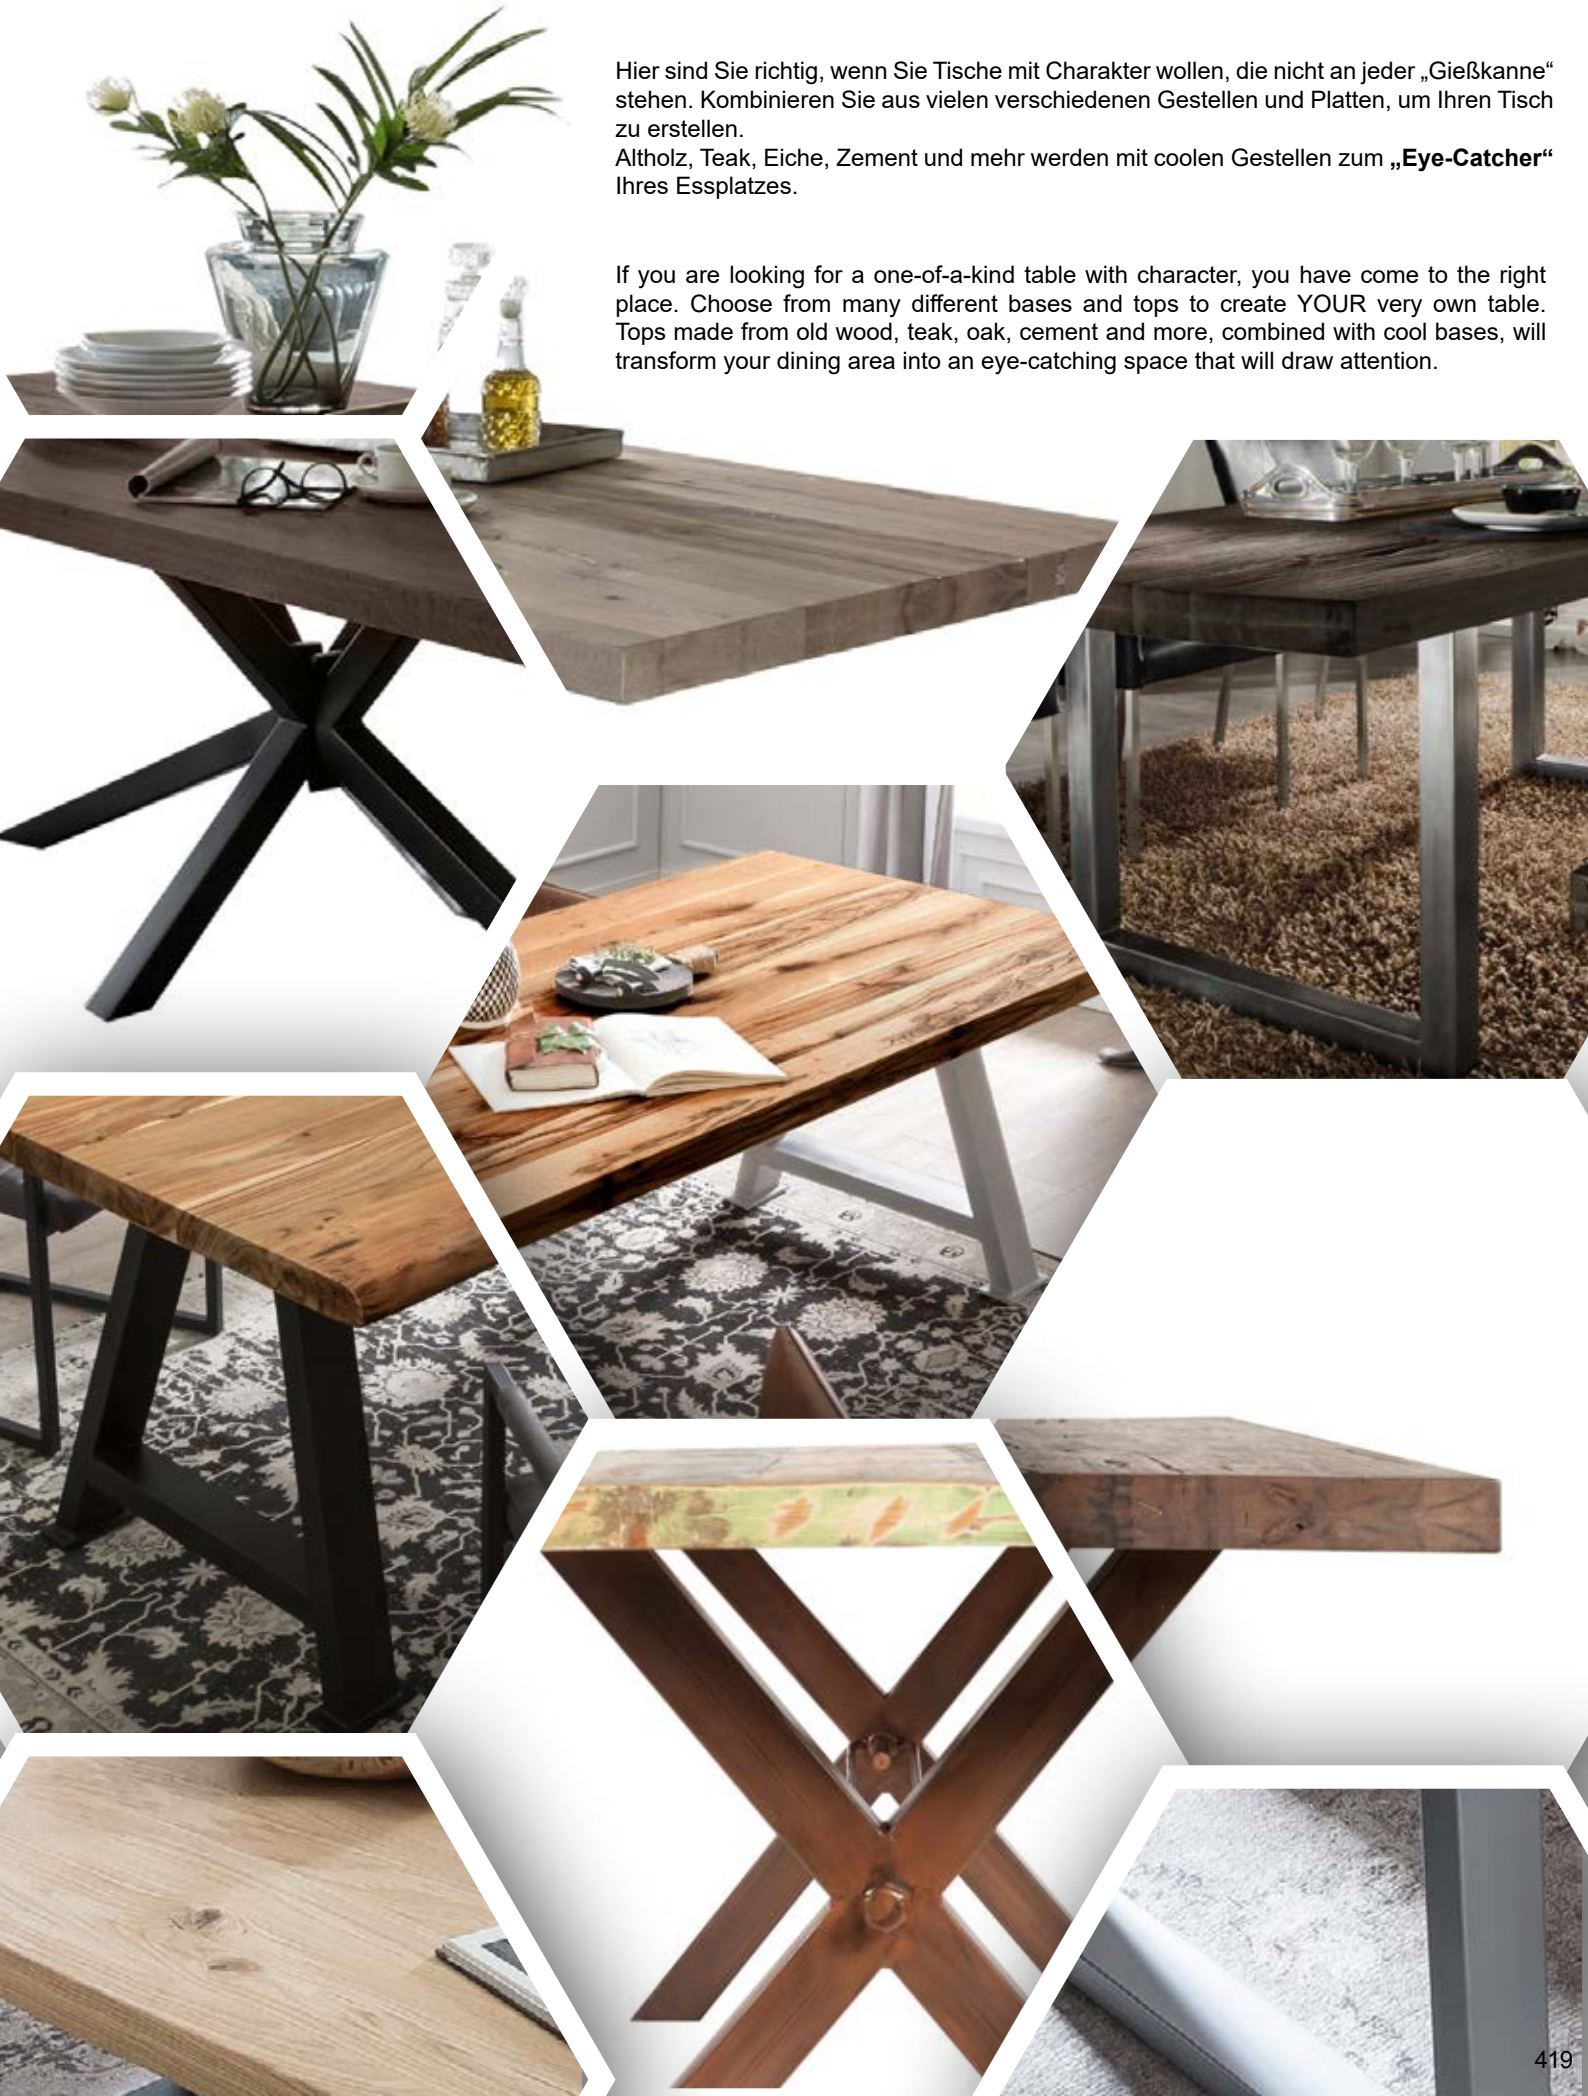

TISCHSYSTEM TOPS & TABLES

Hier sind Sie richtig, wenn Sie Tische mit Charakter wollen, die nicht an jeder „Gießkanne“ stehen. Kombinieren Sie aus vielen verschiedenen Gestellen und Platten, um Ihren Tisch zu erstellen.

Altholz, Teak, Eiche, Zement und mehr werden mit coolen Gestellen zum „**Eye-Catcher**“ Ihres Essplatzes.

If you are looking for a one-of-a-kind table with character, you have come to the right place. Choose from many different bases and tops to create YOUR very own table. Tops made from old wood, teak, oak, cement and more, combined with cool bases, will transform your dining area into an eye-catching space that will draw attention.